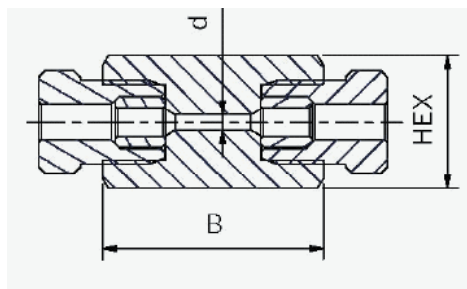

Fittings: MWP 4150 Bar

UHP Unions / Couplers

MWP (Bar)	Tubing OD	B	Hex	Orifice	Gland Nut Thread	Coupler Part No:
4150	1/4" - 6.35	42	22	3	9/16" - 18UNF	101414-I
	3/8" - 9.52	42	27	3	3/4" - 16 UNF	103838-I
	9/16" - 14.3	54	41	5	1.1/8" - 12UNF	109191-I
	14.3mm	54	41	5	M30 x 2	109191-M

Gland Nut / Ferrule – Combinations – (1 off of each in a set)

MWP (Bar)	Tubing OD	Gland Nut Thread	JLS Part No (Set)	Coupler Part No:
4150	1/4" - 6.35	9/16" - 18UNF	721407	101414-I
	3/8" - 9.52	3/4" - 16 UNF	723807	103838-I
	9/16" - 14.3	1.1/8" - 12UNF	729107	109191-I
	14.3mm	M30 x 2	729109	109191-M